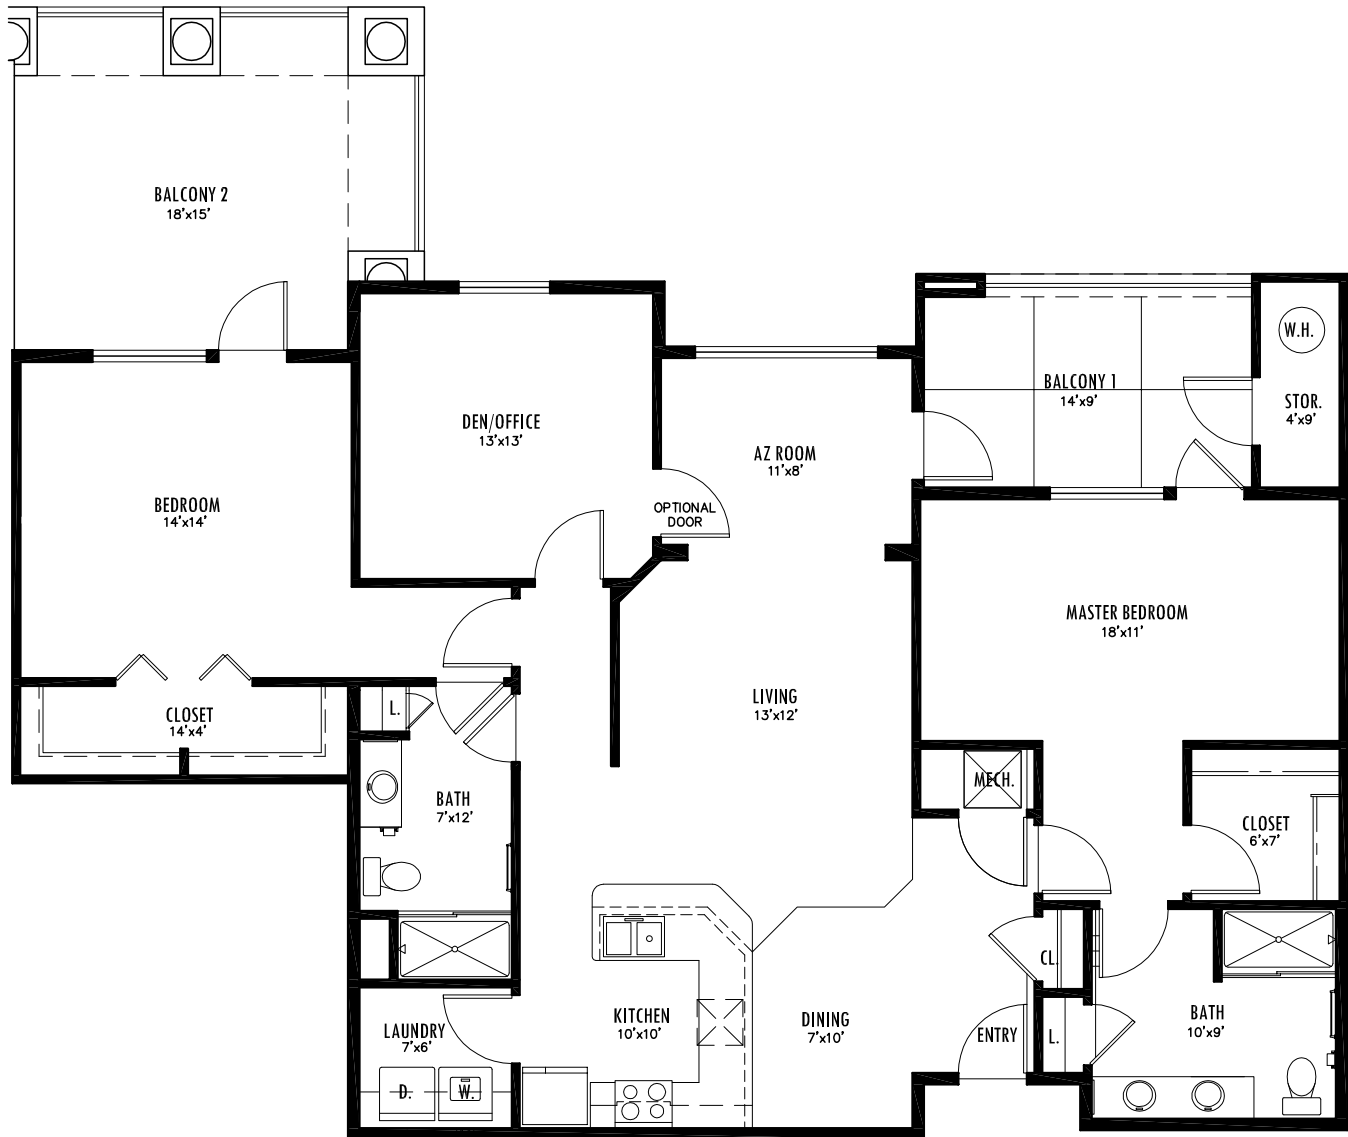

VILLA: B4 - GRECIAN (Only available in Villa #4)

2 BEDROOM + DEN | 2 BATHROOM | 1,703 SQUARE FEET

Floor plans may vary.
 Floor plan offerings vary by building.
 Square footage and room sizes are approximate.