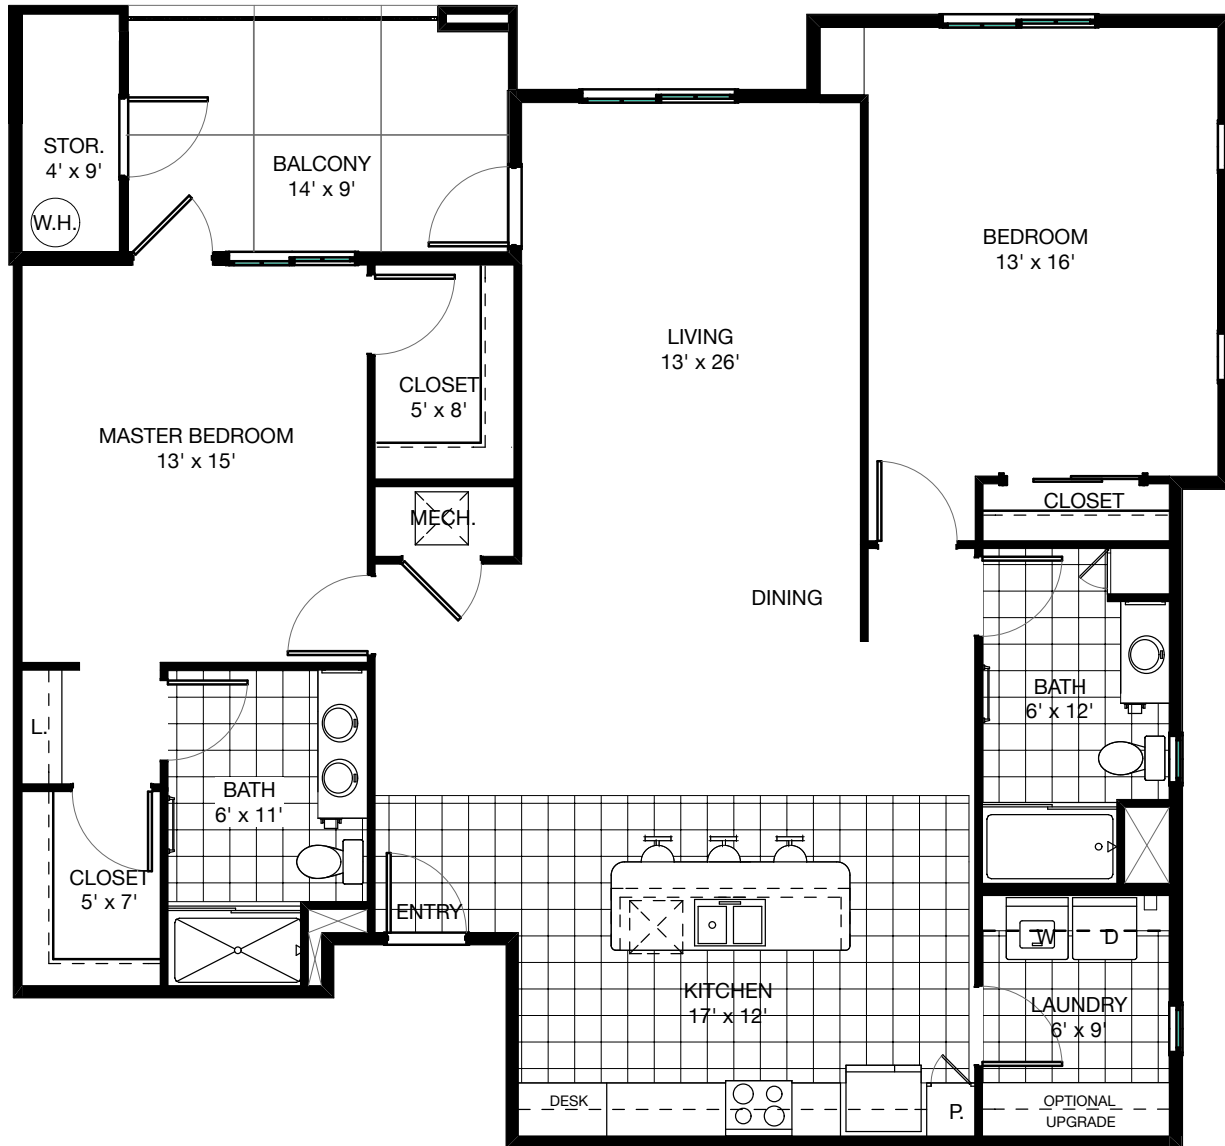

VILLA: B3 - VERONA

2 BEDROOM | 2 BATHROOM | 1,601 SQUARE FEET

Floor plans may vary.

Floor plan offerings vary by building.

Square footage and room sizes are approximate.