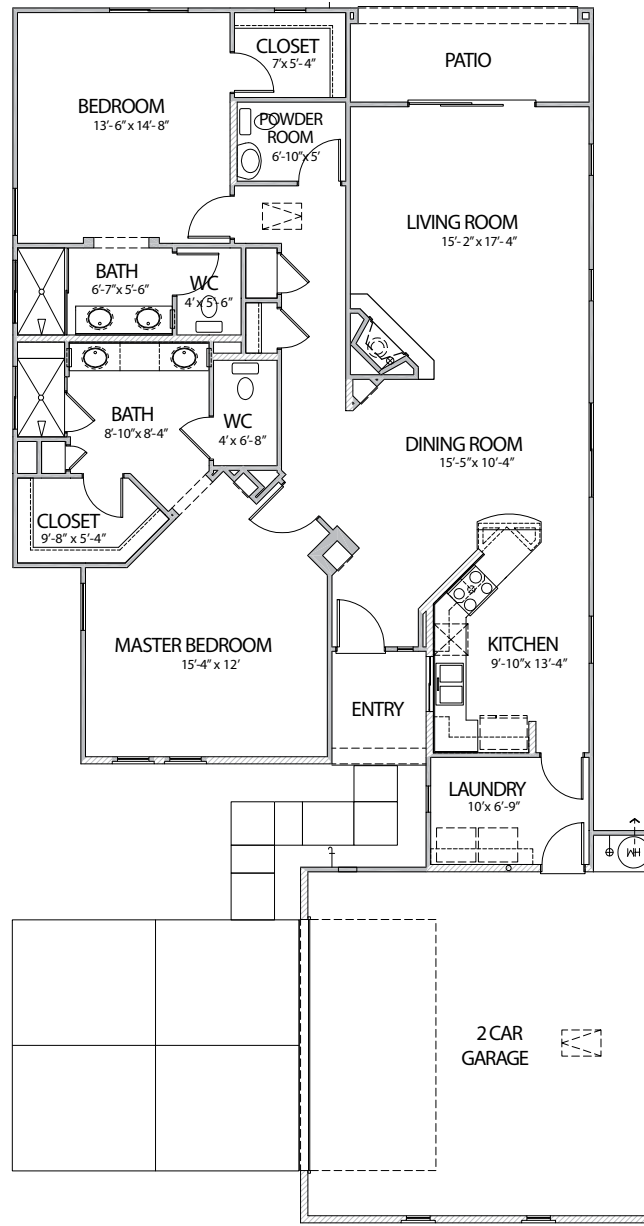

CASITAS: C2 - CORINTHIAN

2 BEDROOM | 2.5 BATHROOM | 1,665 SQUARE FEET

Floor plans vary.
 Square footage and room sizes are approximate.

19116 N. Colonnade Way, Surprise, AZ 85374
 SunHealthCommunities.org
 (623) 236-3770