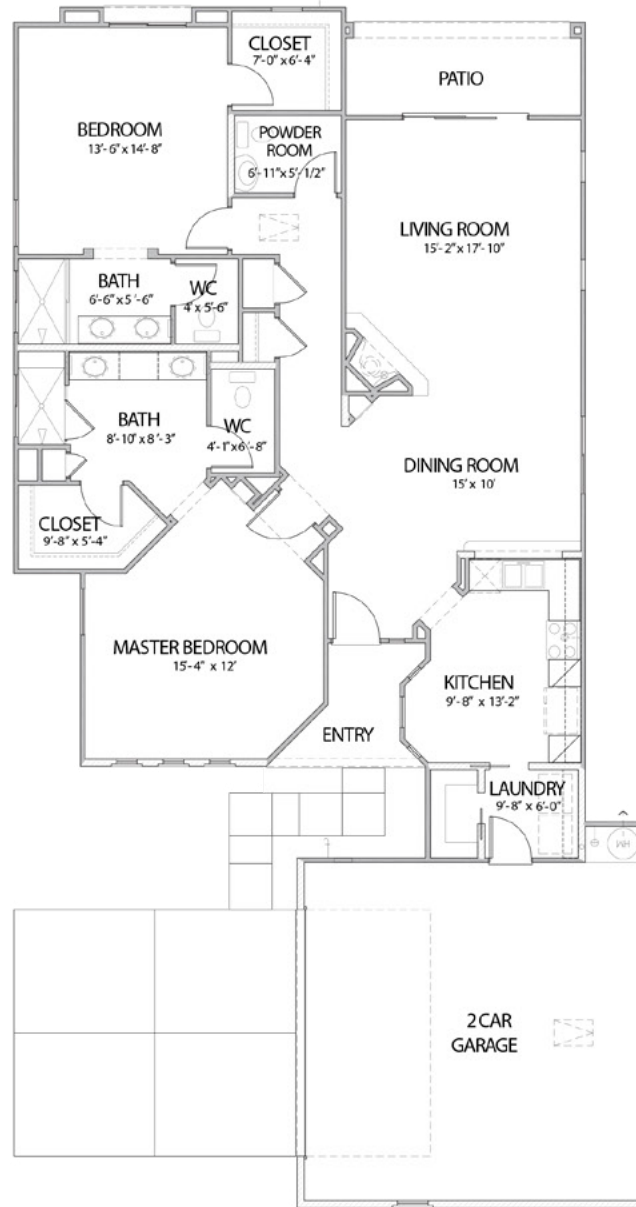

CASITAS: C1 - DORIC

2 BEDROOM | 2.5 BATHROOM | 1,657 SQUARE FEET

Floor plans vary.
Square footage and room sizes are approximate.

19116 N. Colonnade Way, Surprise, AZ 85374
SunHealthCommunities.org
(623) 236-3770