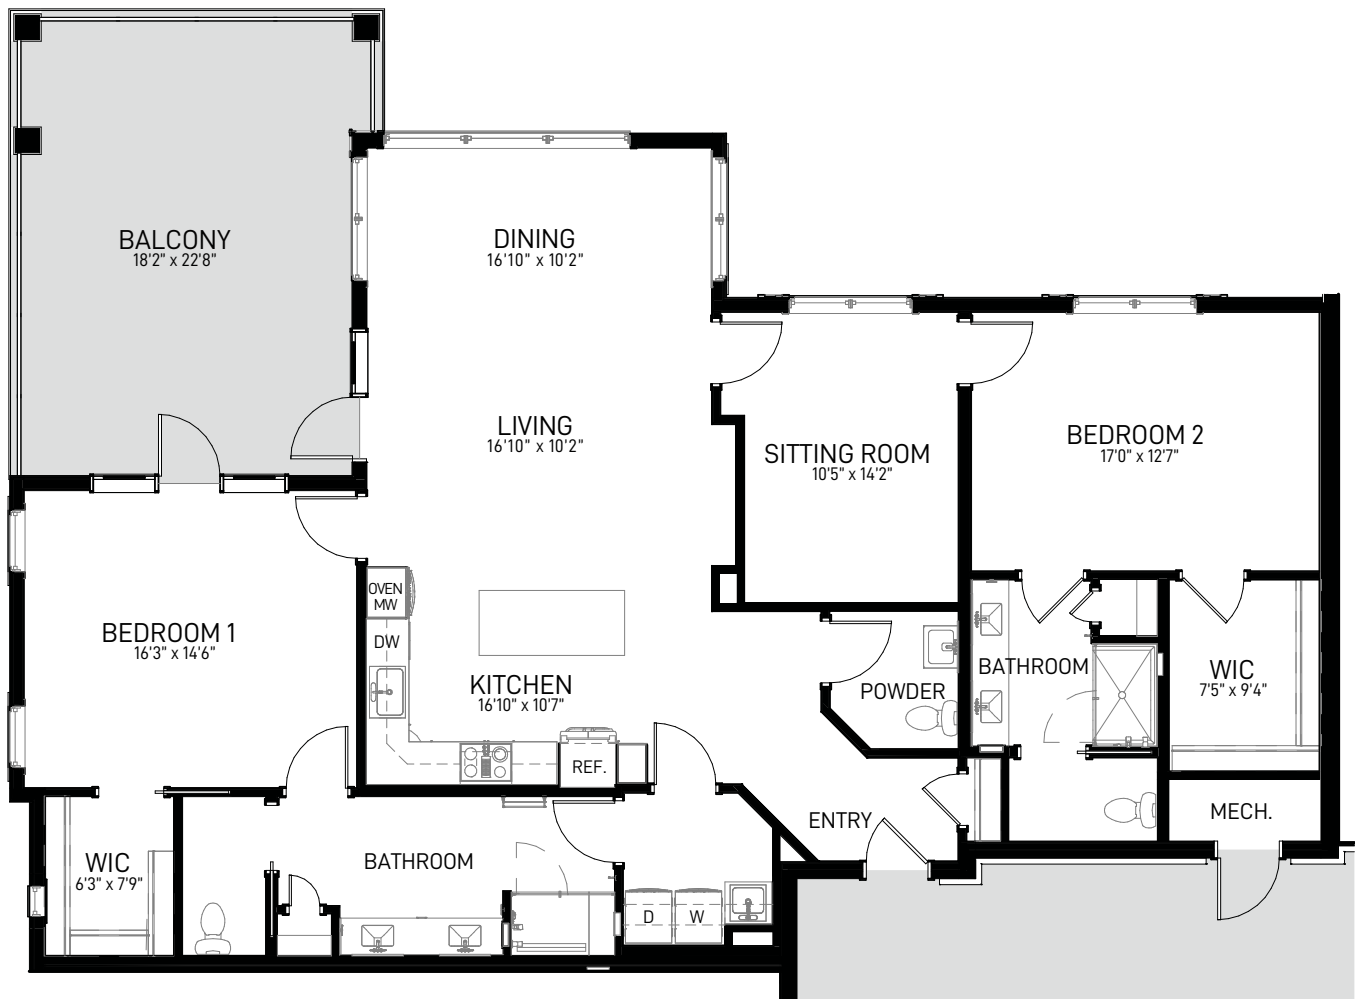

TAMOPAN

2 BEDROOM | 2.5 BATHROOM | 1,814 SQUARE FEET

Floor plans may vary.
Square footage and room sizes are approximate.

14154 W. Denny Blvd, Litchfield Park, Arizona 85340
SunHealthCommunities.org
(623) 537-7540