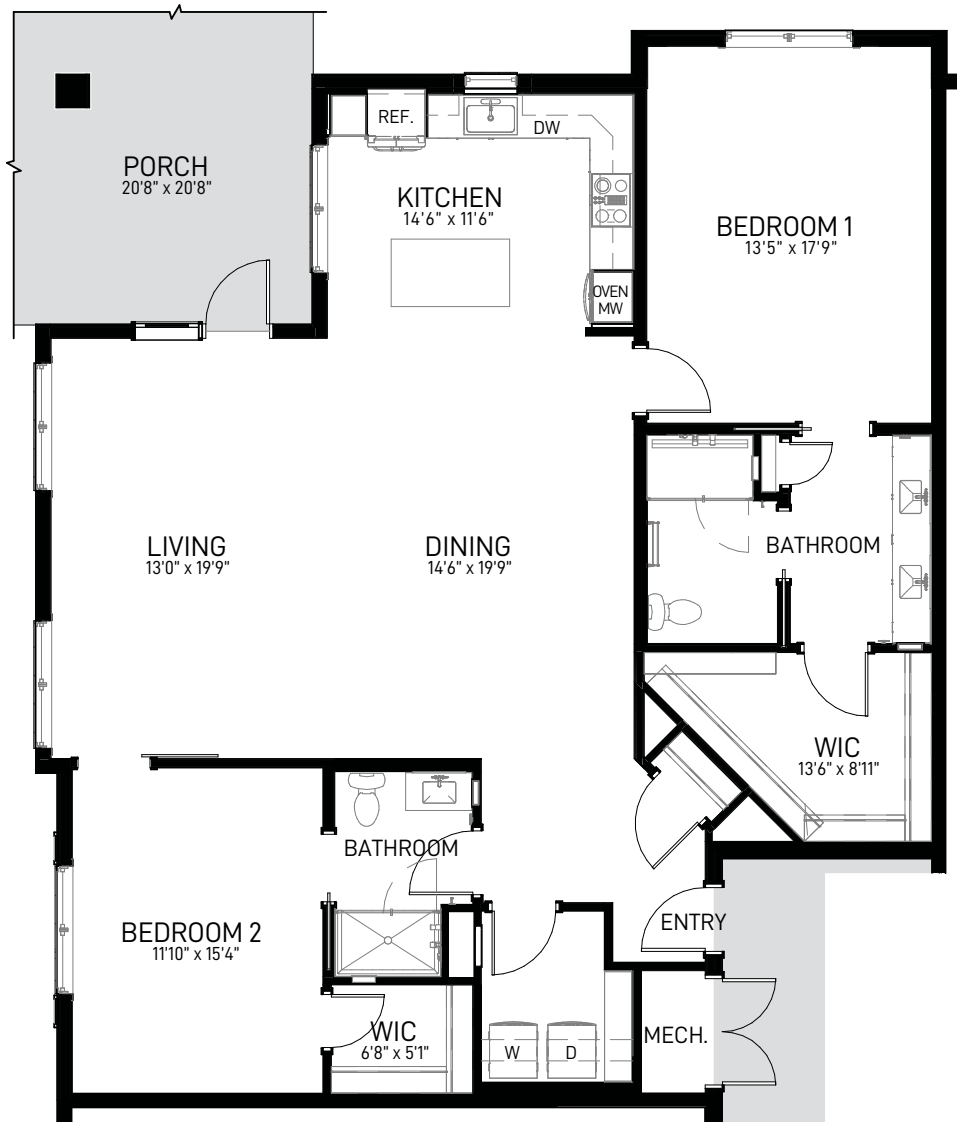

MANDELO

2 BEDROOM | 2 BATHROOM | 1,703 SQUARE FEET

Floor plans may vary.
Square footage and room sizes are approximate.

14154 W. Denny Blvd, Litchfield Park, Arizona 85340
SunHealthCommunities.org
(623) 537-7540