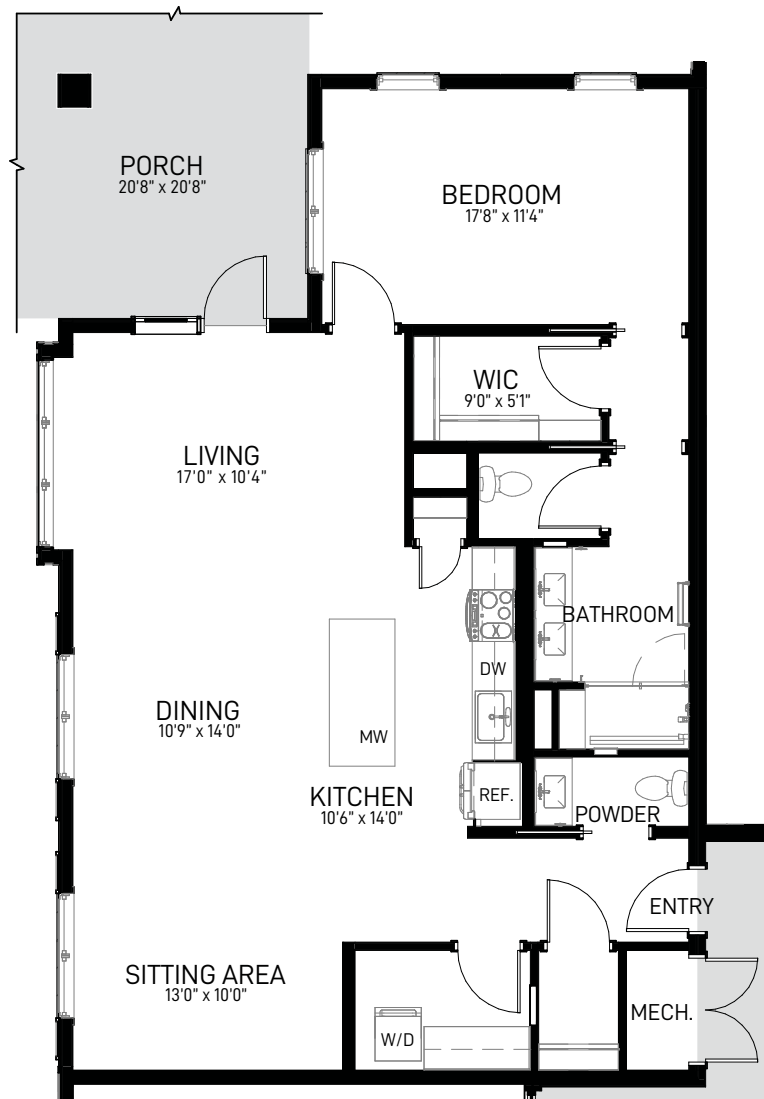

CLEMENTINE

1 BEDROOM | 1.5 BATHROOM | 1,270 SQUARE FEET

Floor plans may vary.
Square footage and room sizes are approximate.

14154 W. Denny Blvd, Litchfield Park, Arizona 85340
SunHealthCommunities.org
(623) 537-7540