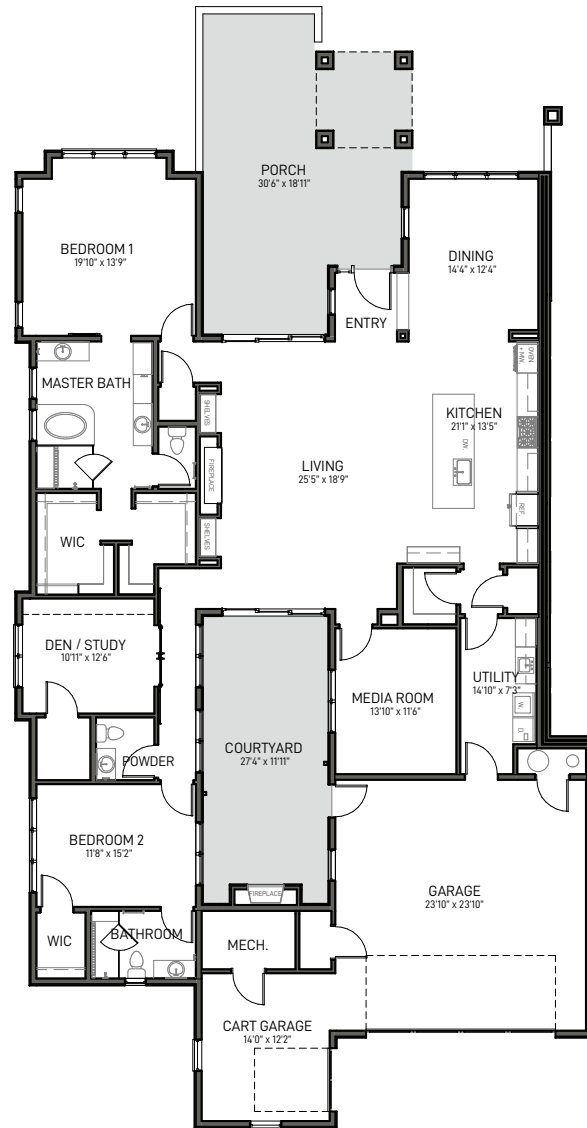

VALENCIA

2 BEDROOM + DEN AND MEDIA ROOM | 2.5 BATHROOM | 2,768 SQUARE FEET

Floor plans may vary.
Square footage and room sizes are approximate.

14154 W. Denny Blvd, Litchfield Park, Arizona 85340
SunHealthCommunities.org
(623) 537-7540