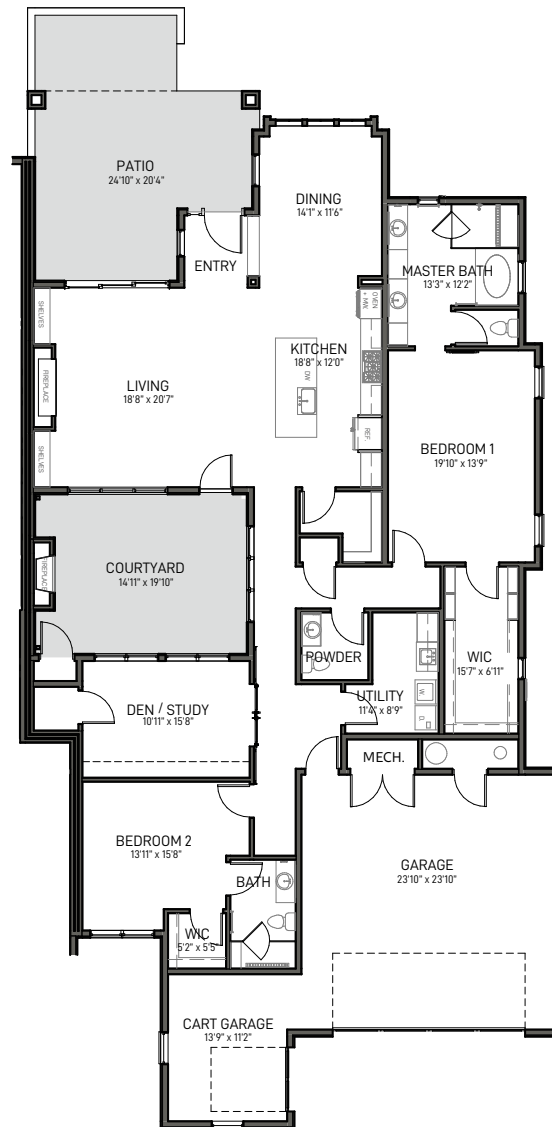

# TANGELO

2 BEDROOM + DEN | 2.5 BATHROOM | 2,532 SQUARE FEET

Floor plans may vary.  
Square footage and room sizes are approximate.

14154 W. Denny Blvd, Litchfield Park, Arizona 85340  
SunHealthCommunities.org  
(623) 537-7540