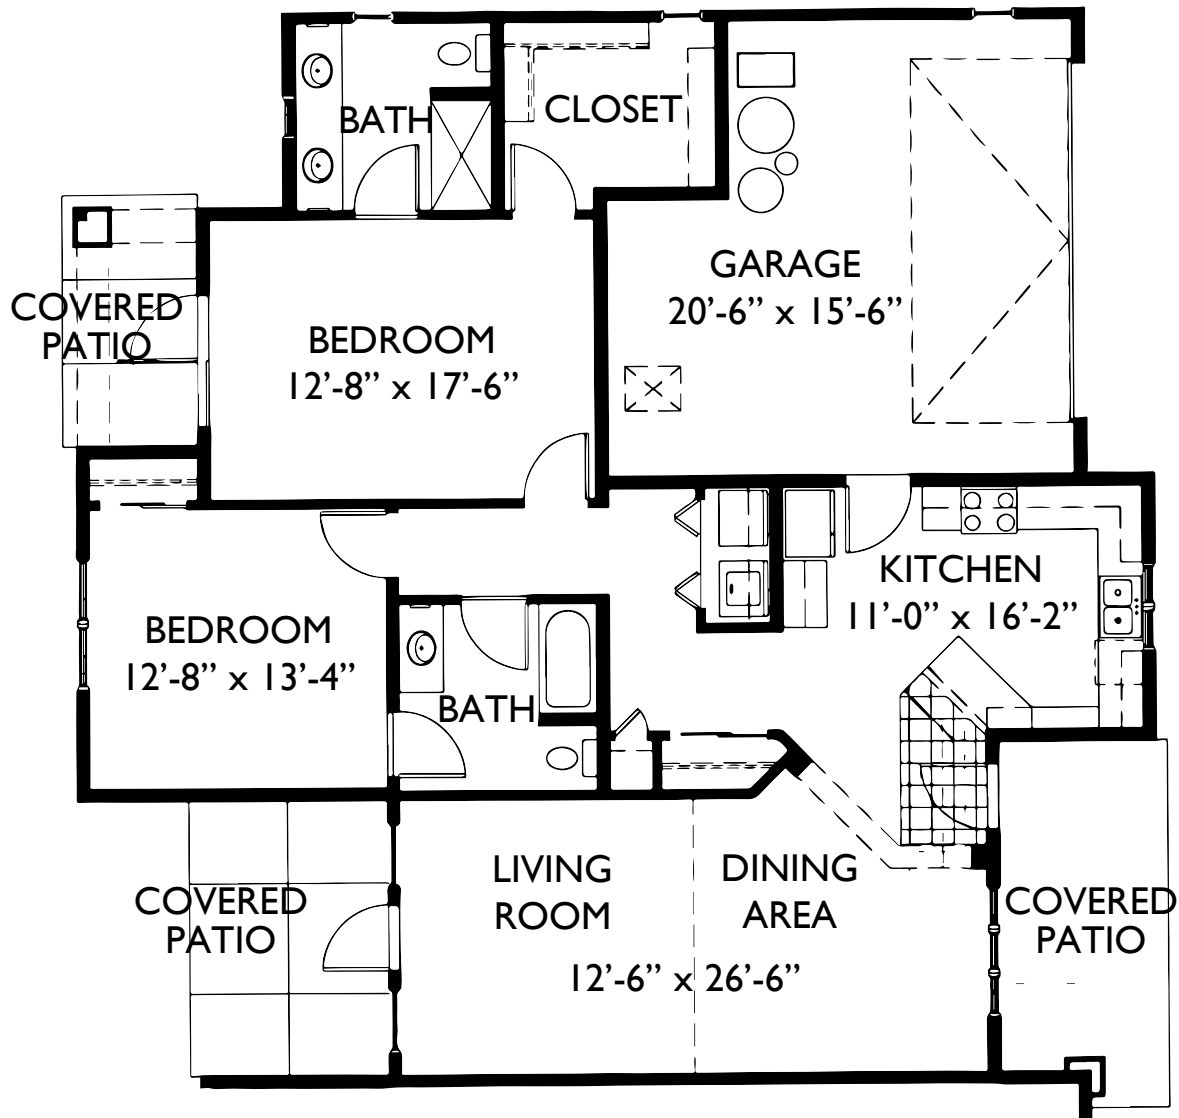

CASITA C2

2 BEDROOM | 2 BATHROOM | 1,459 SQUARE FEET

Floor plans may vary.
Square footage and room sizes are approximate.