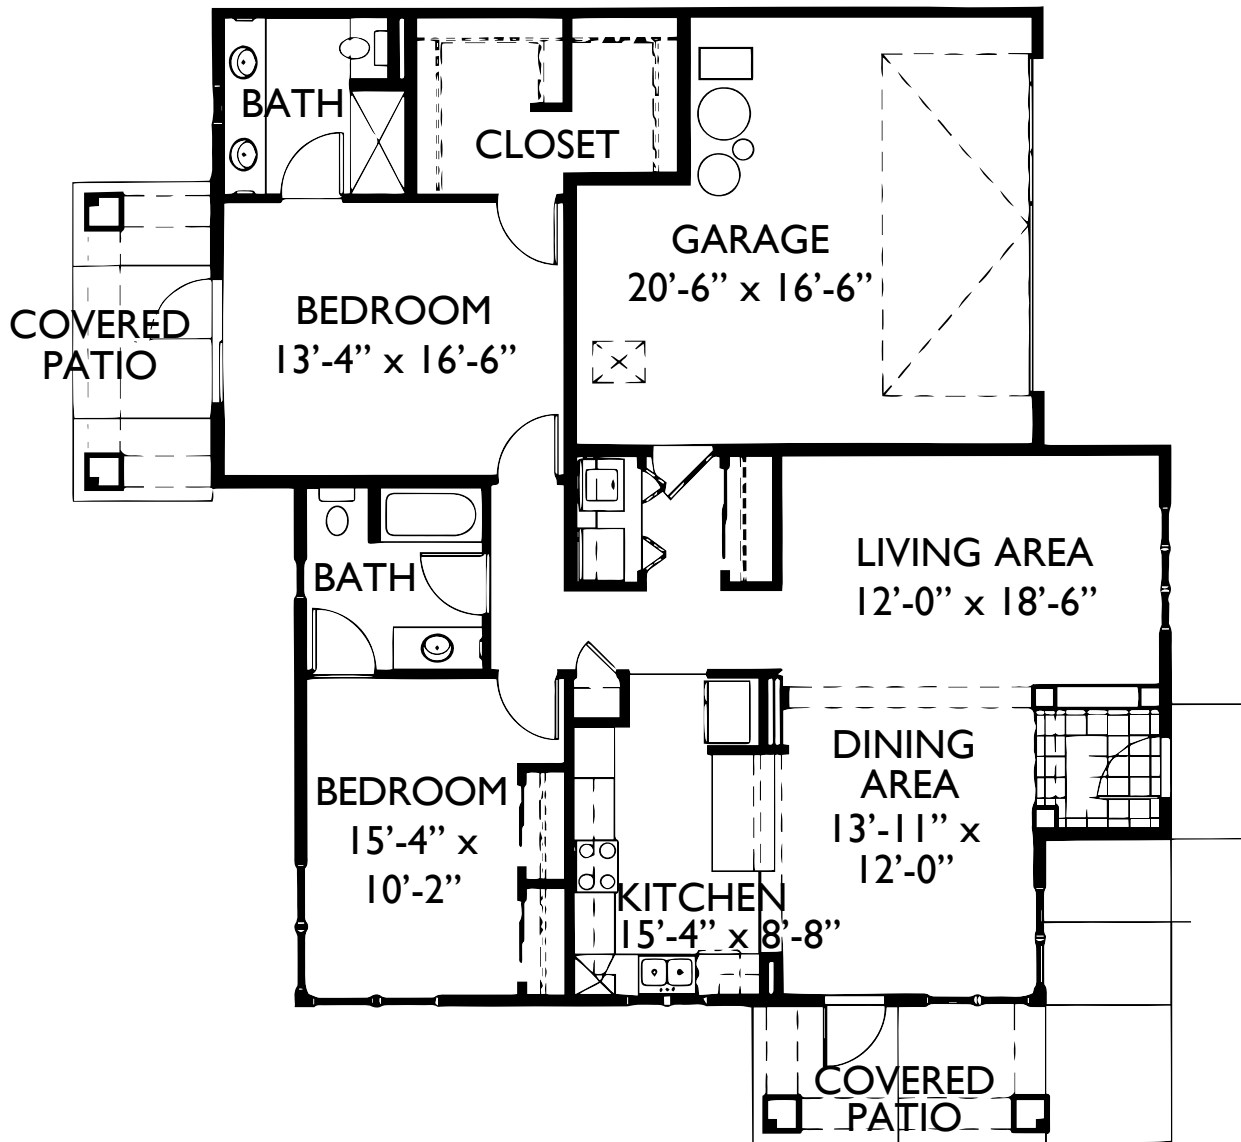

CASITA C1

2 BEDROOM | 2 BATHROOM | 1,521 SQUARE FEET

Floor plans may vary.
Square footage and room sizes are approximate.