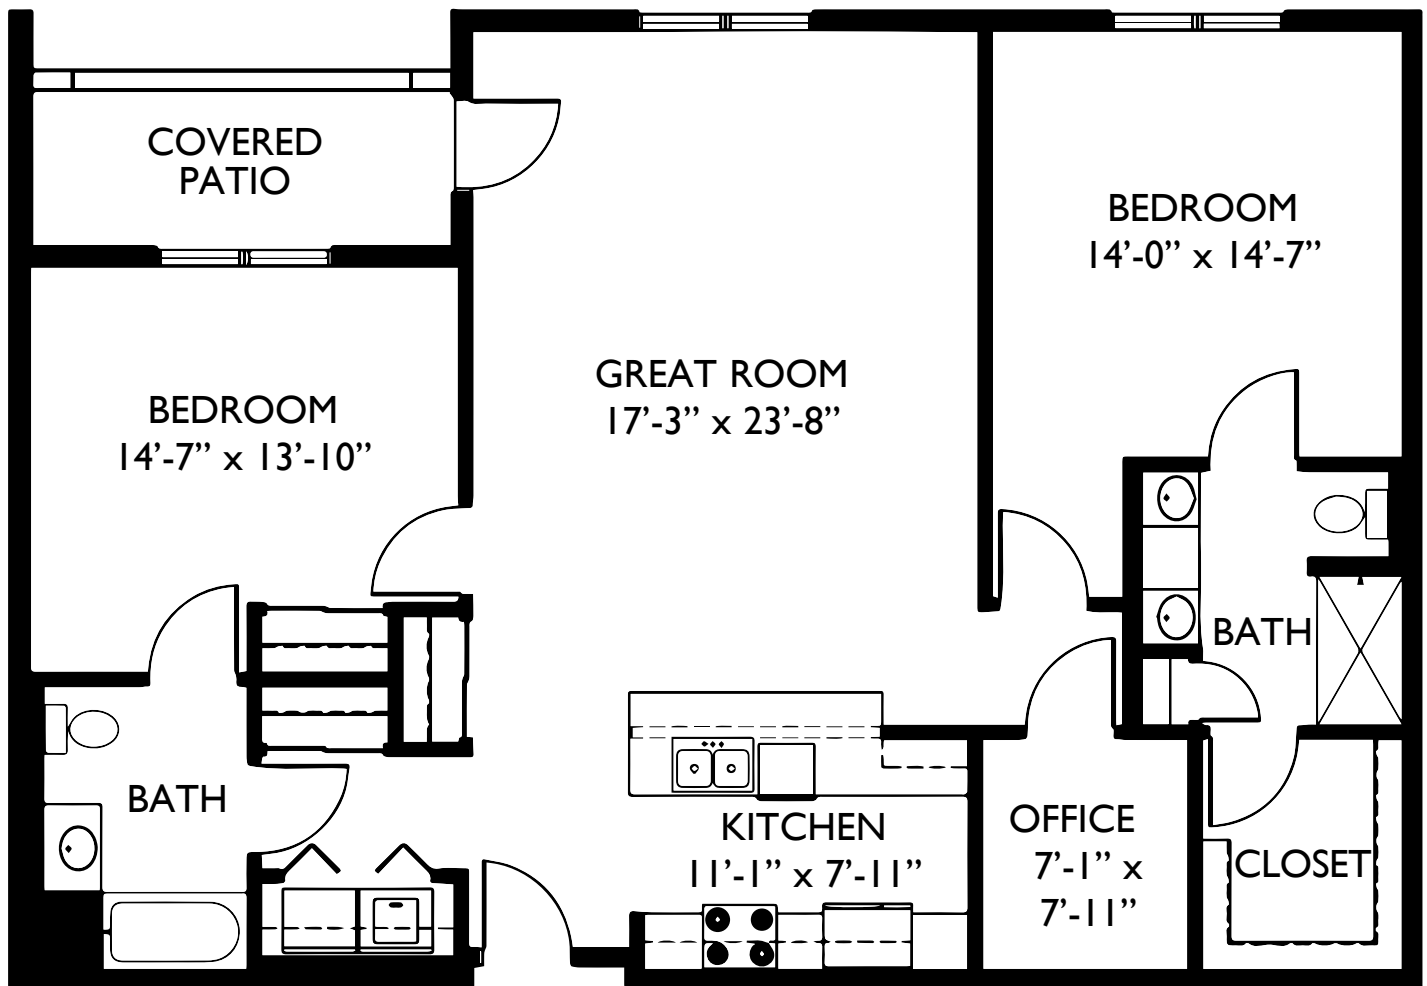

C4

2 BEDROOM + OFFICE | 2 BATHROOM | 1,431 SQUARE FEET

Floor plans may vary.
Square footage and room sizes are approximate.