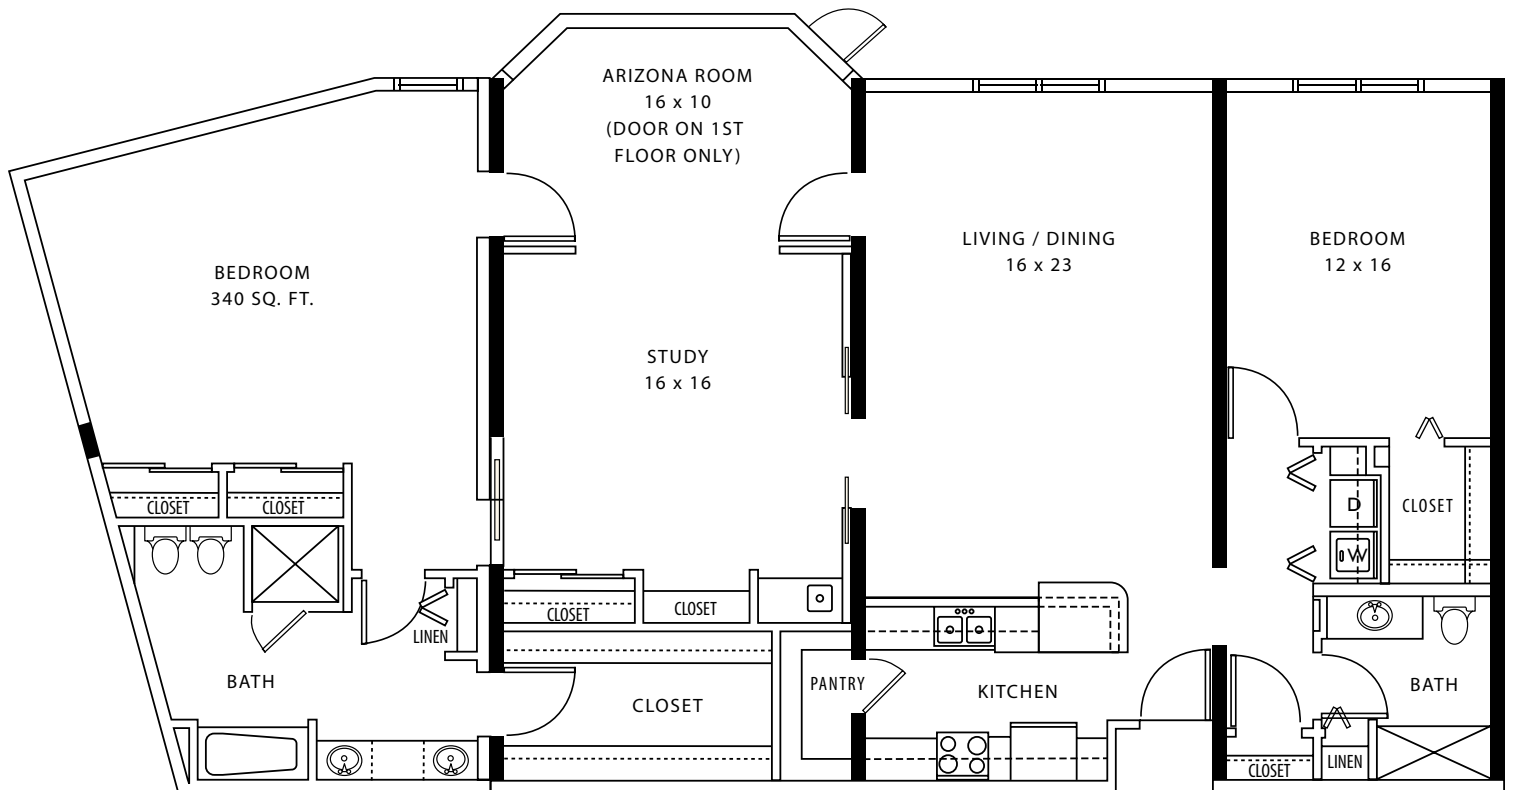

H/HX

2 BEDROOM + ARIZONA ROOM + STUDY | 2 BATHROOM | 2,139 SQUARE FEET

HX (5th & 6th floor only) 2,230 square feet

Floor plans may vary.

Square footage and room sizes are approximate.

14515 W. Granite Valley Dr., Sun City West, AZ 85375