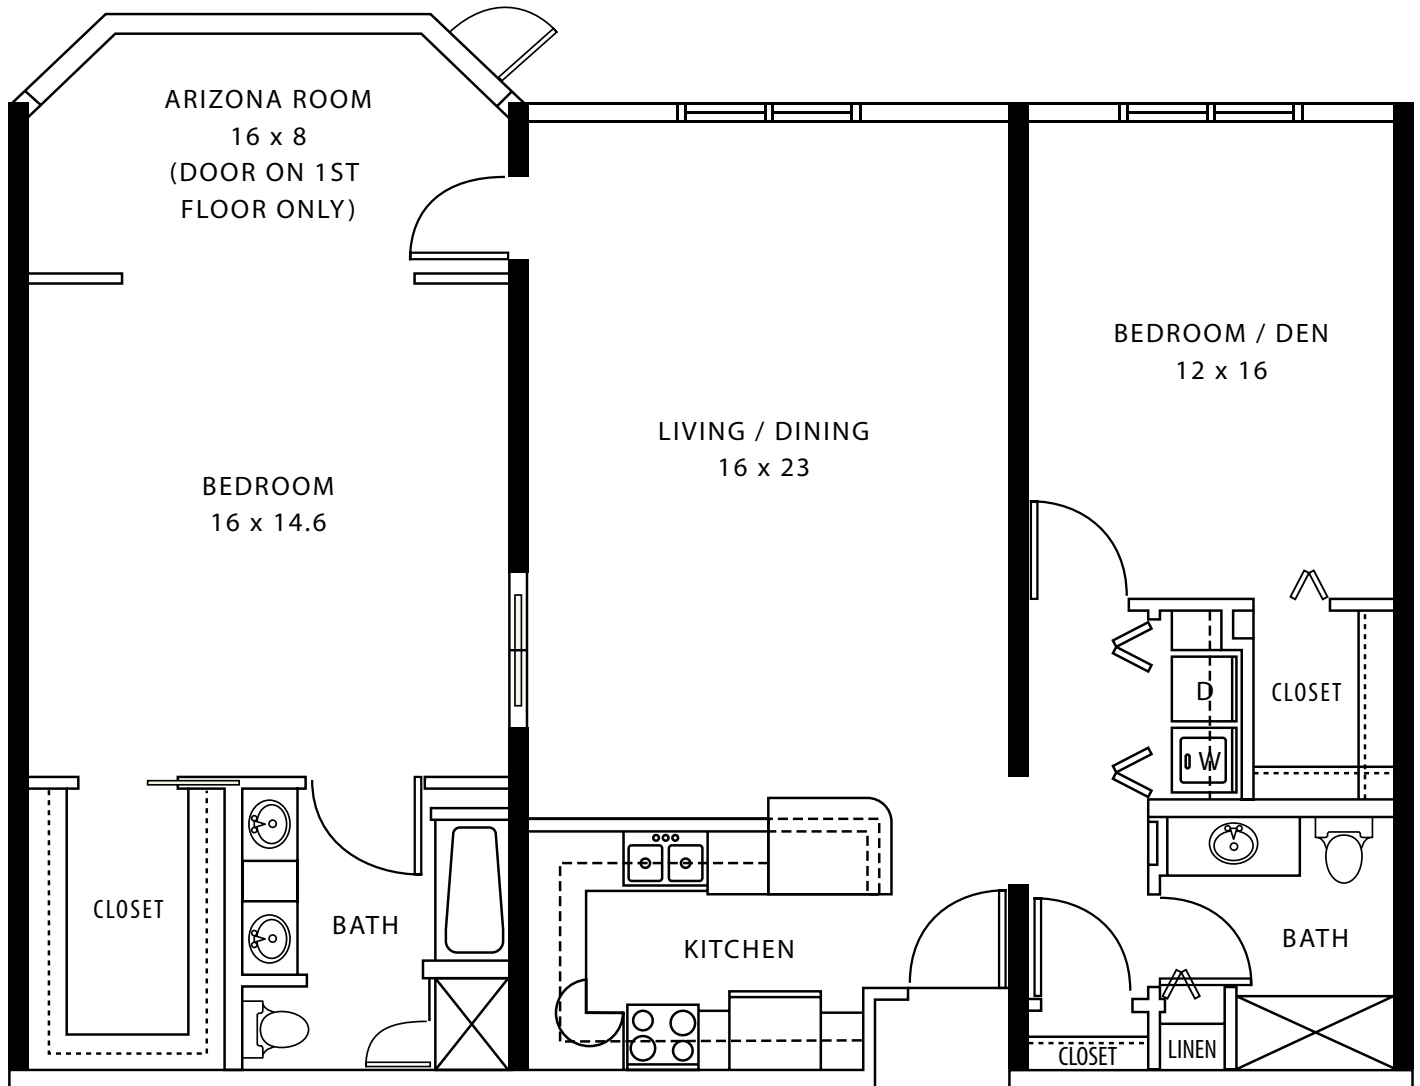

G1/G1X

2 BEDROOM + ARIZONA ROOM | 2 BATHROOM | 1,539 SQUARE FEET

G1X (5th & 6th floor only) 1,630 square feet

Floor plans may vary.

Square footage and room sizes are approximate.

14515 W. Granite Valley Dr., Sun City West, AZ 85375