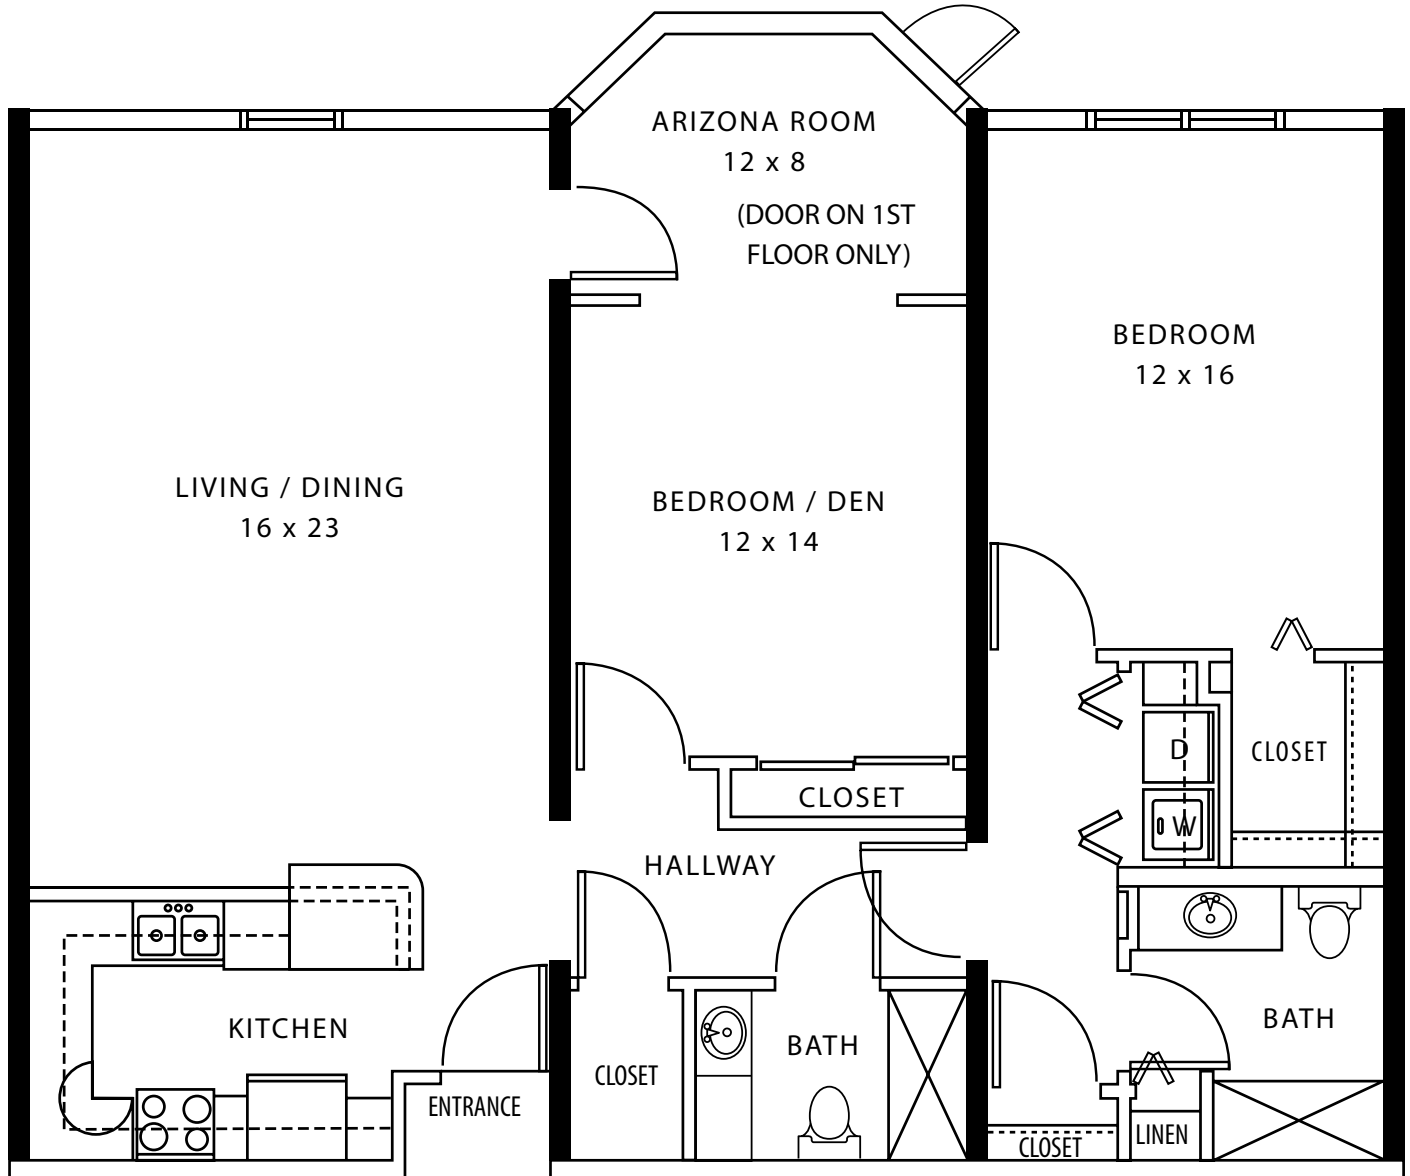

# F/FX

2 BEDROOM + ARIZONA ROOM | 2 BATHROOM | 1,395 SQUARE FEET

FX (5th & 6th floor only) 1,478 square feet  
Floor plans may vary.  
Square footage and room sizes are approximate.