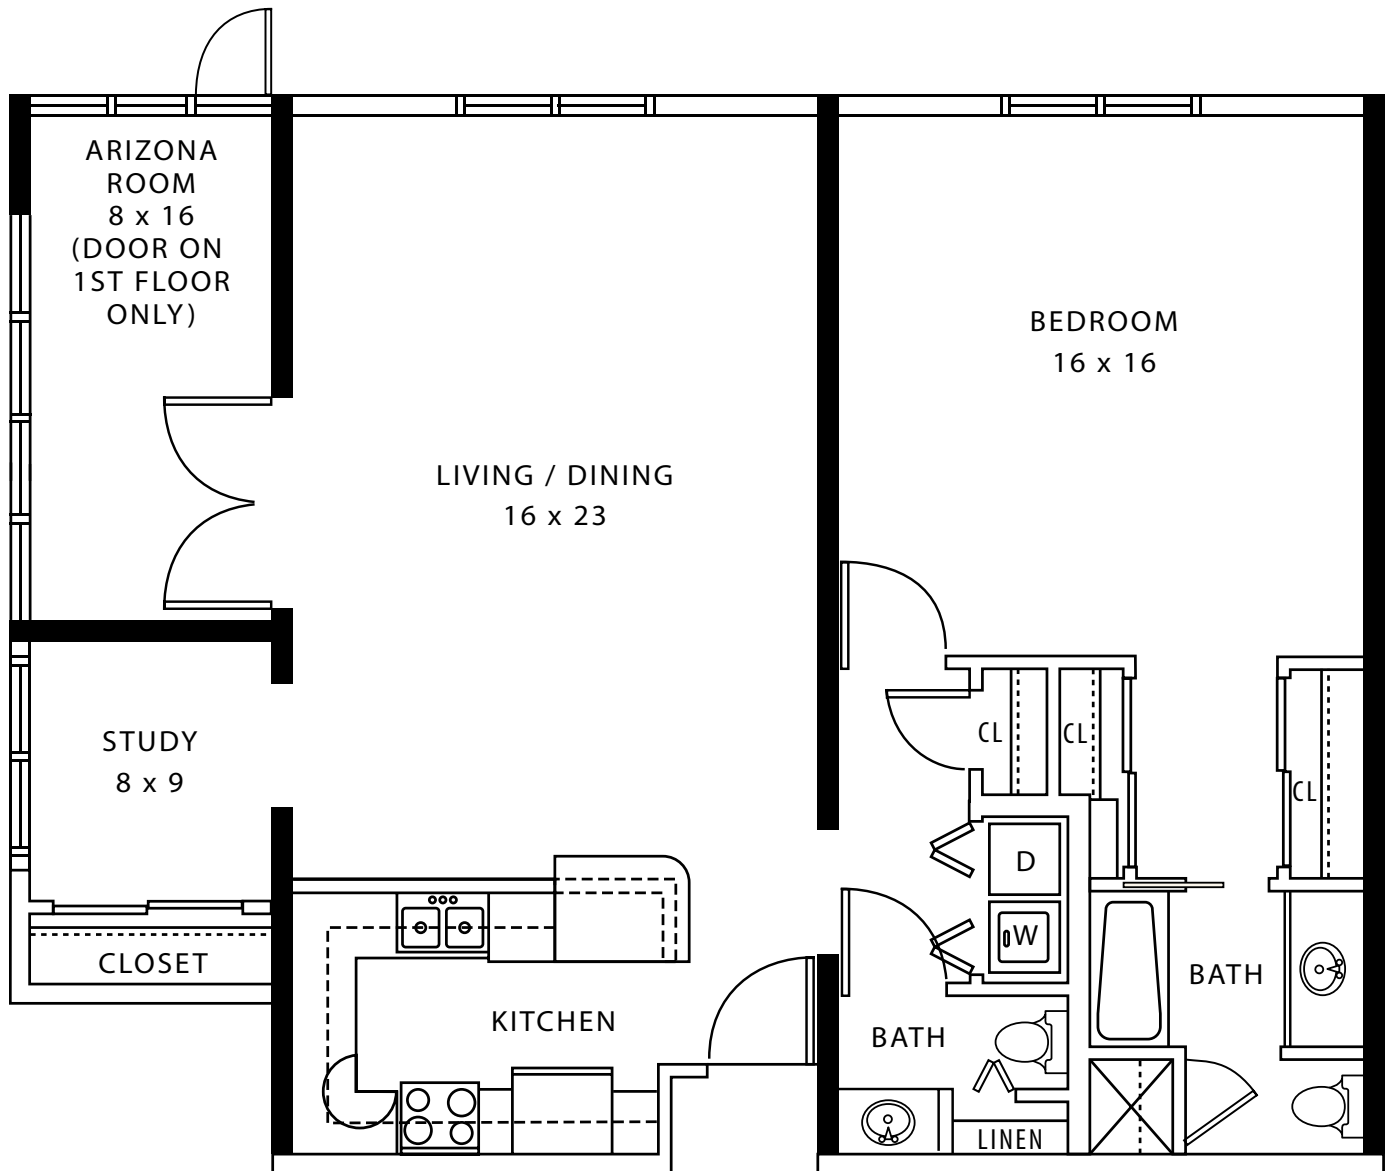

E1/E1X

1 BEDROOM + ARIZONA ROOM + STUDY | 1.5 BATHROOM | 1,314 SQUARE FEET

E1X (5th & 6th floor only) 1,398 square feet

Floor plans may vary.

Square footage and room sizes are approximate.

14515 W. Granite Valley Dr., Sun City West, AZ 85375