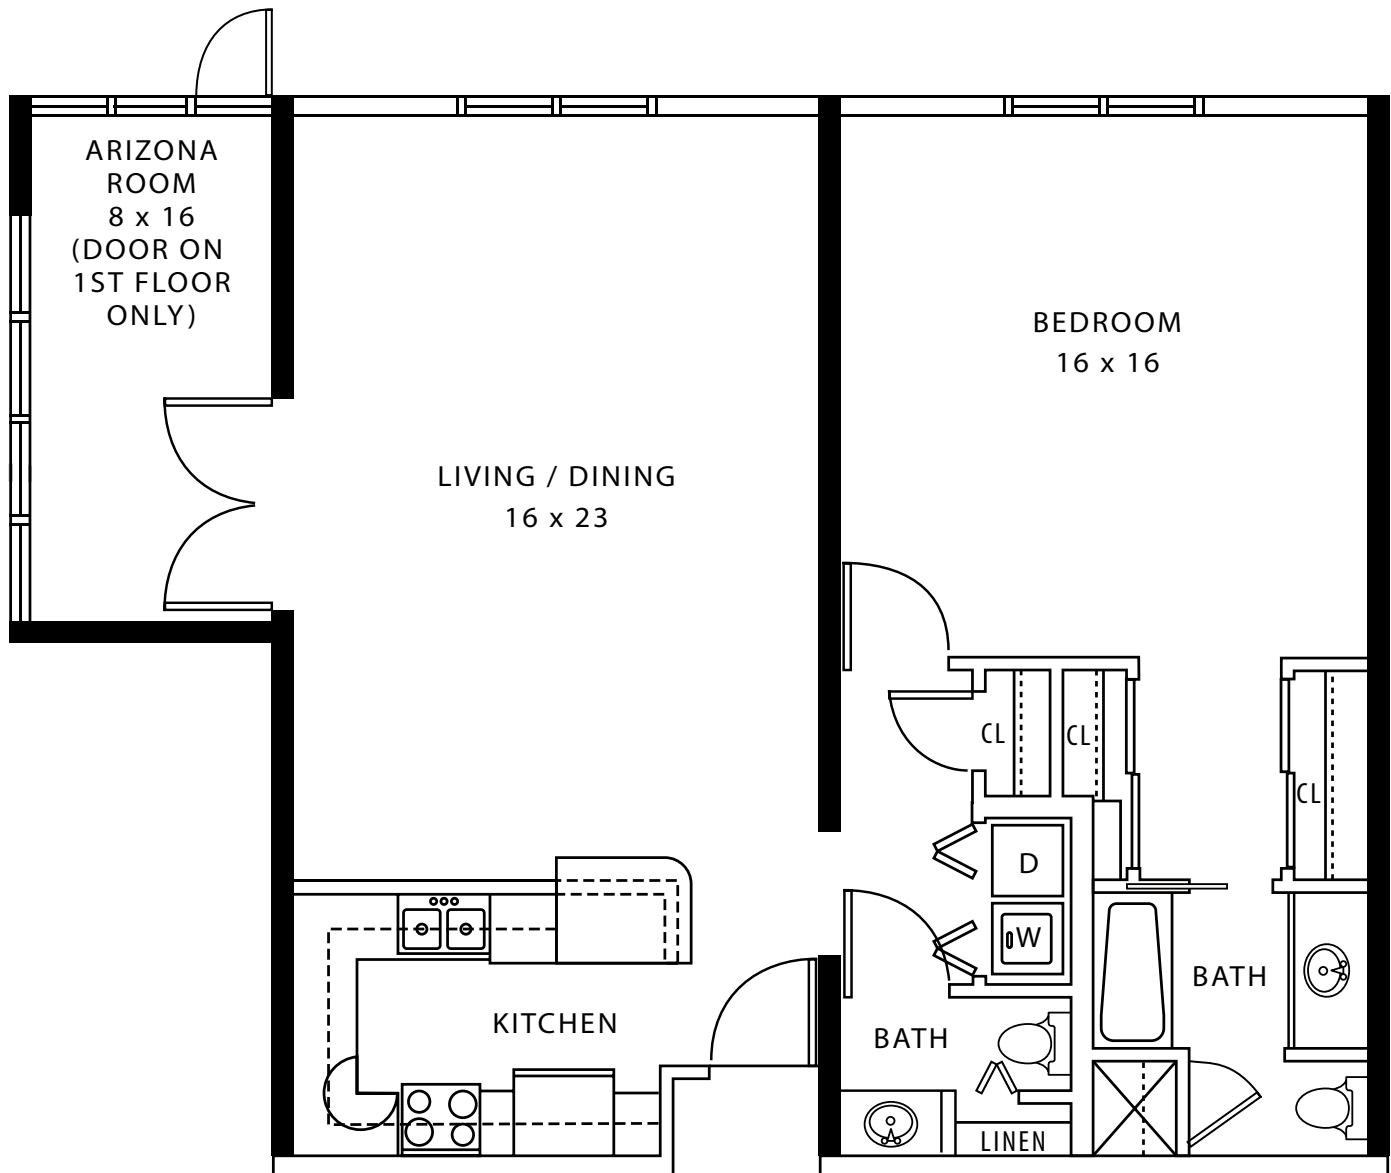

E/EX

1 BEDROOM + ARIZONA ROOM | 1.5 BATHROOM | 1,206 SQUARE FEET

EX (5th & 6th floor only) 1,290 square feet
Floor plans may vary.
Square footage and room sizes are approximate.