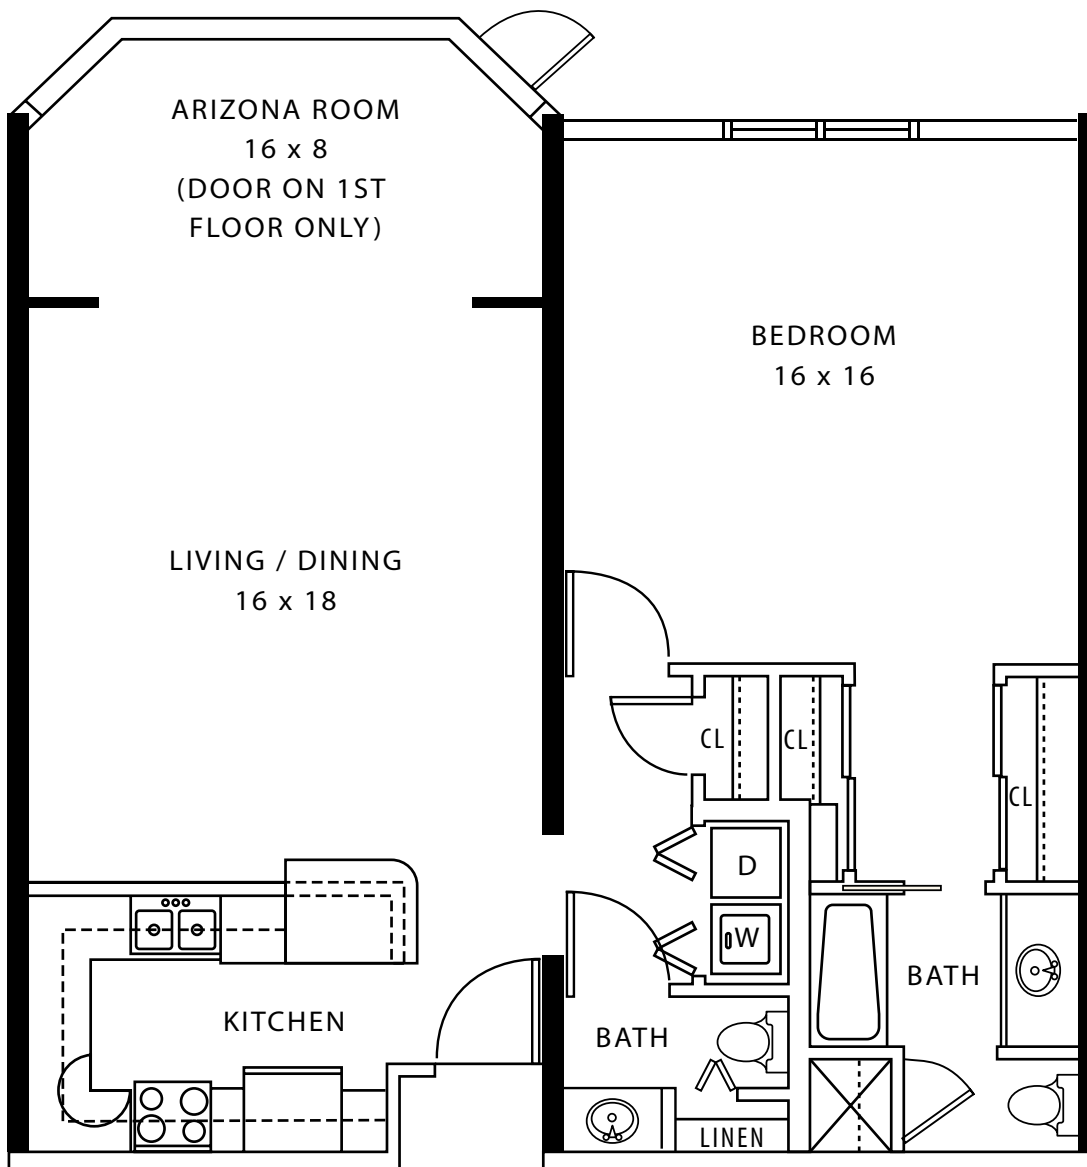

D/DX

1 BEDROOM + ARIZONA ROOM | 1.5 BATHROOM | 1,127 SQUARE FEET

DX (5th & 6th floor only) 1,193 square feet
Floor plans may vary.
Square footage and room sizes are approximate.