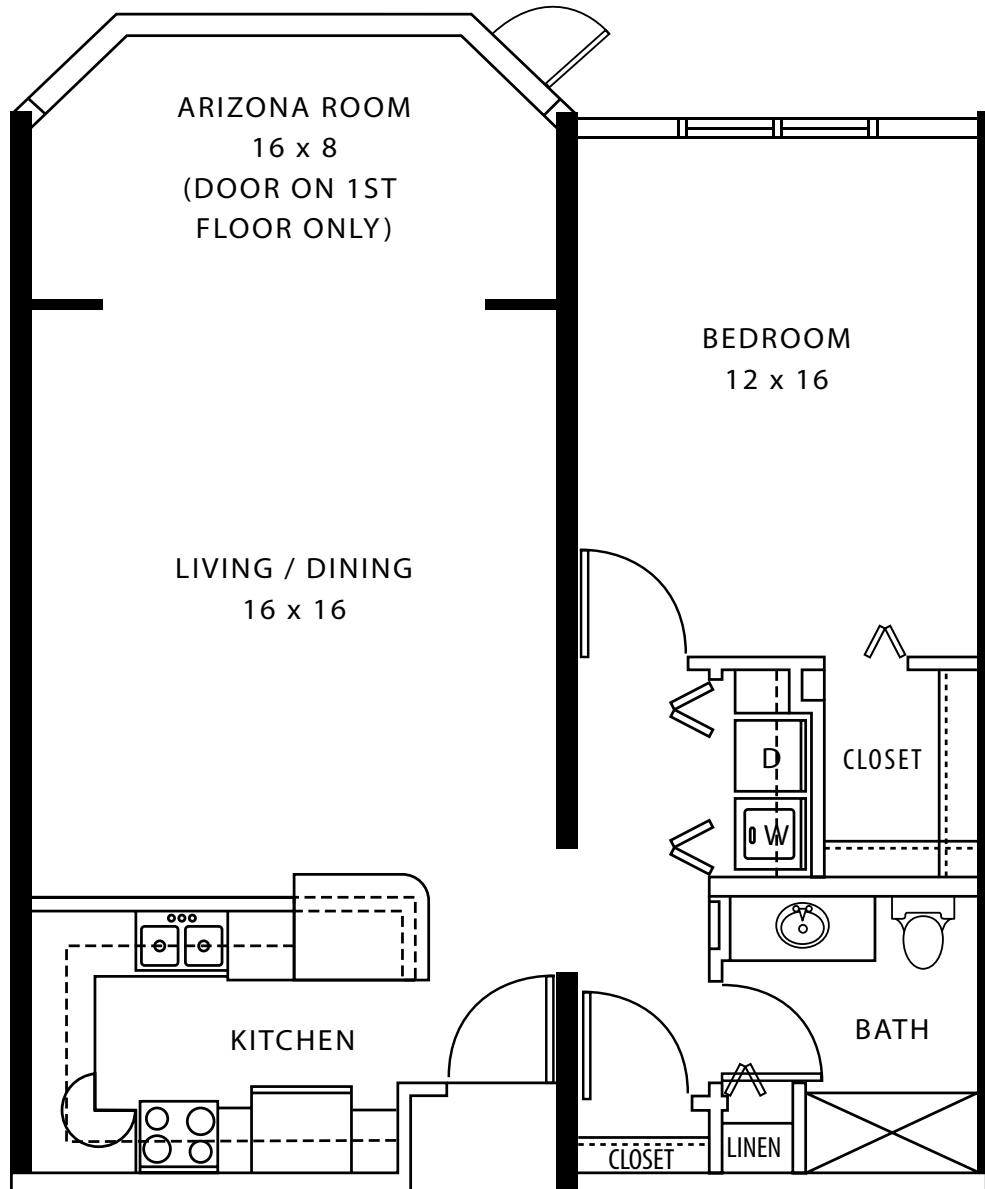

C/CX

1 BEDROOM + ARIZONA ROOM | 1 BATHROOM | 995 SQUARE FEET

CX (5th & 6th floor only) 1,053 square feet
Floor plans may vary.
Square footage and room sizes are approximate.