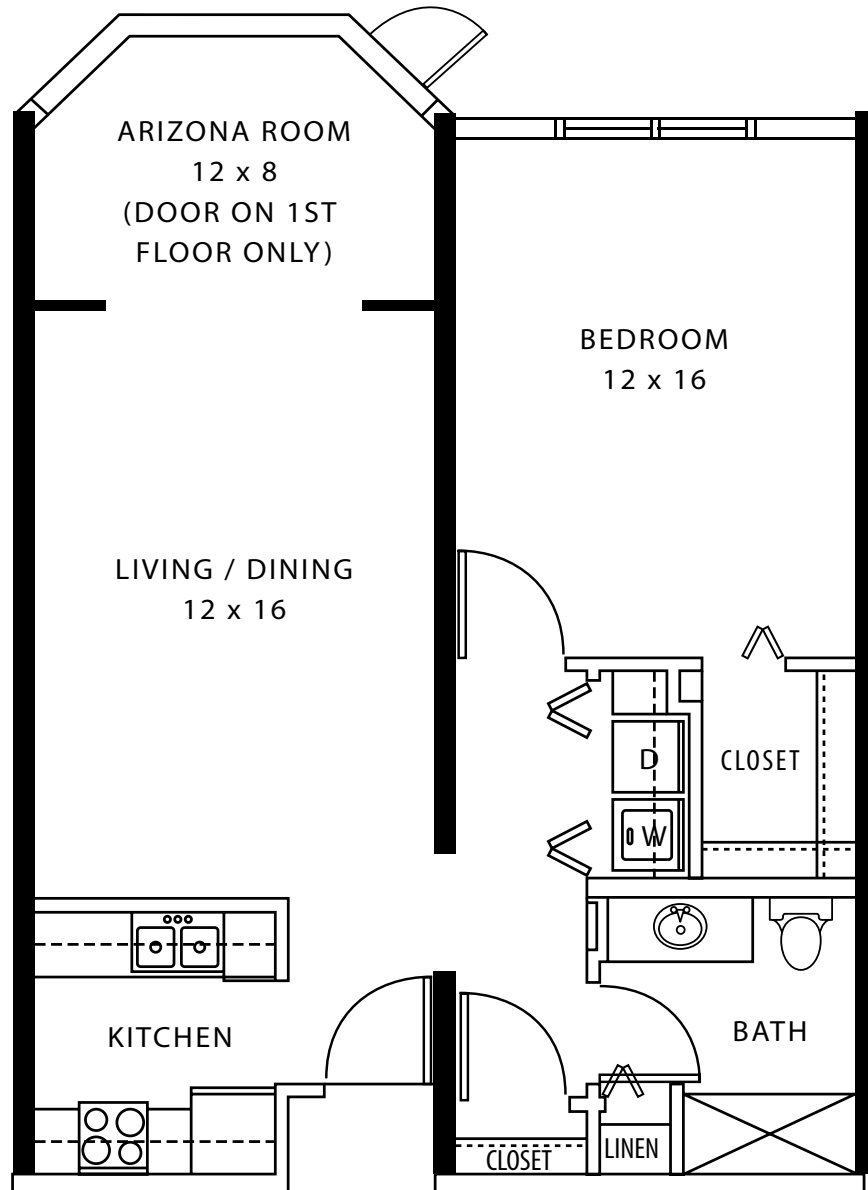

B/BX

1 BEDROOM + ARIZONA ROOM | 1 BATHROOM | 850 SQUARE FEET

BX (5th & 6th floor only) 900 square feet
Floor plans may vary.
Square footage and room sizes are approximate.